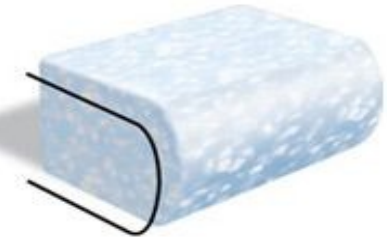

Glenbane stone Edges and Profiles

Square Edge

Pencil Round

Full Bullnose

Double Round

Double Chamfer (Bevel) with
Fascia Inlay

Chamfer (Bevel) with
Surface Inlay

Waterfall Edge

Receding

Full Bullnose with Fascia Inlay

Single Ovolo

Single Imperial

Single Spanish