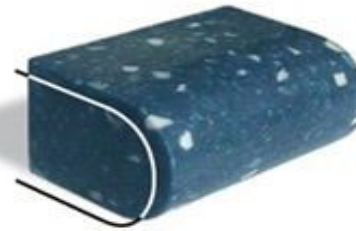

Glenbane stone Edges and Profiles

Square Edge

Pencil Round

Full Bullnose

Double Round

Double Chamfer (Bevel) with
Fascia Inlay

Chamfer (Bevel) with
Surface Inlay

Waterfall Edge

Receding

Full Bullnose with Fascia Inlay

Single Ovolo

Single Imperial

Single Spanish